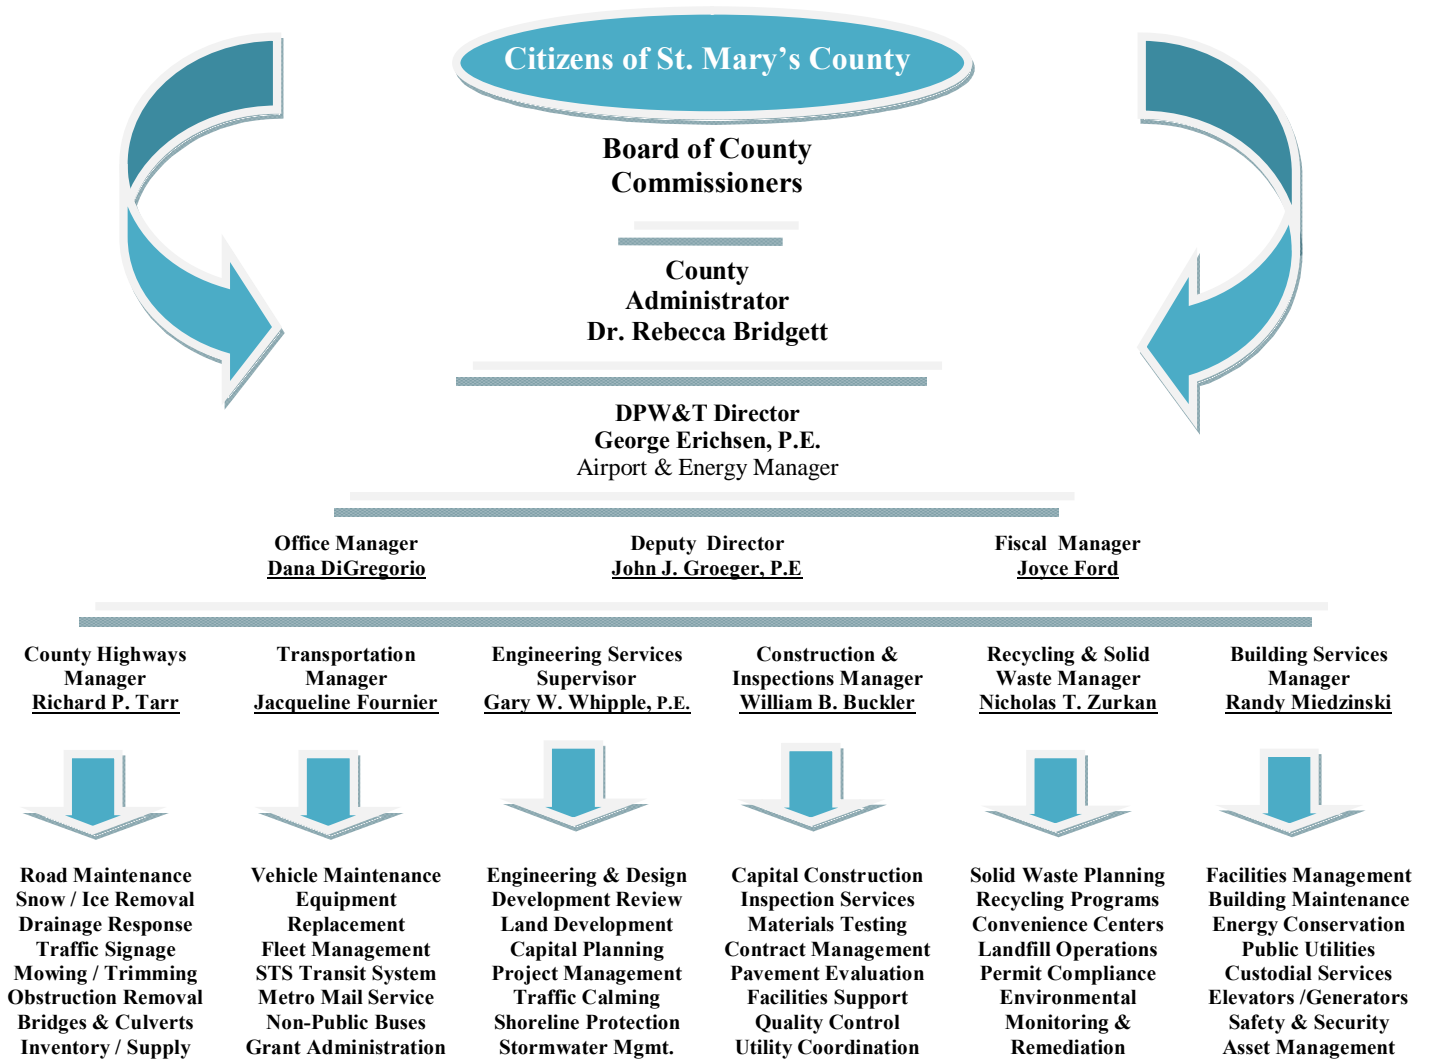

ST. MARY'S COUNTY DEPARTMENT OF PUBLIC WORKS & TRANSPORTATION

Functional Organizational Chart

Mission Statement: "To serve the community of St. Mary's County by assuring its transportation / facilities management, development review, solid waste and recycling programs are properly planned, implemented and maintained".